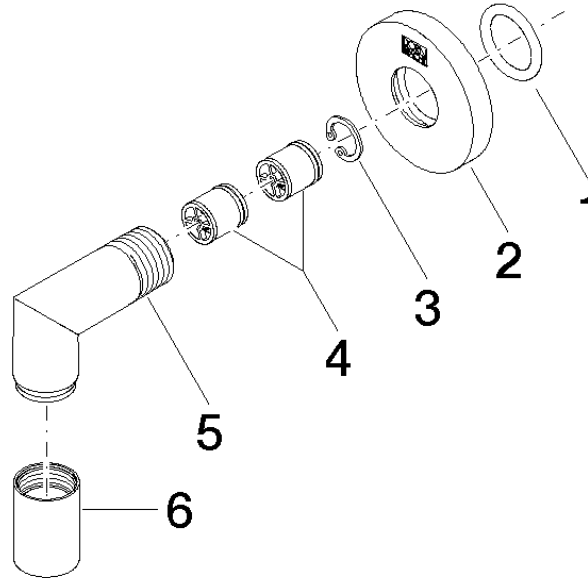

Wall elbow - Chrome

TARA

28 450 625

- 3/8" shower outlet
- rosette Ø 55 mm
- 1/2" connection

Intrinsic protection against back flow.

Fits: TARA, META

	Chrome	28 450 625-00
	Brushed Platinum	28 450 625-06
	Platinum	28 450 625-08
	Dark Chrome	28 450 625-19
	Light Gold	28 450 625-26
	Brushed Light Gold	28 450 625-27
	Brushed Durabronze (23kt Gold)	28 450 625-28
	Matte Black	28 450 625-33
	Brushed Bronze	28 450 625-42
	Brushed Champagne (22kt Gold)	28 450 625-46
	Champagne (22kt Gold)	28 450 625-47
	Brushed Chrome	28 450 625-93
	Brushed Dark Platinum	28 450 625-99

Recommended miscellaneous

- Concealed wall elbow -** 35 085 970 90
- max. recess depth 163 mm
 - min. recess depth 90 mm

28 450 625

mm [inches]

Flow rate chart

Certificates

IAPMO_4976 (5). WRAS_1811023. Belgaqua_21-381-27_7. ACS_20 ACC LY 739.

28 450 625

Spare parts list

No.	Item Number	Name	Quantity used	Delivery time
1	90 14 10 026 00 90	seal	1	2
2	09 27 22 503-00	rosette	1	10
3	09 16 01 014 90	ring	1	2
4	90 23 01 141 00 90	back-flow preventer	2	2
5	09 11 03 036-00	connection	1	10
6	90 21 02 069 00-00	cover	1	10